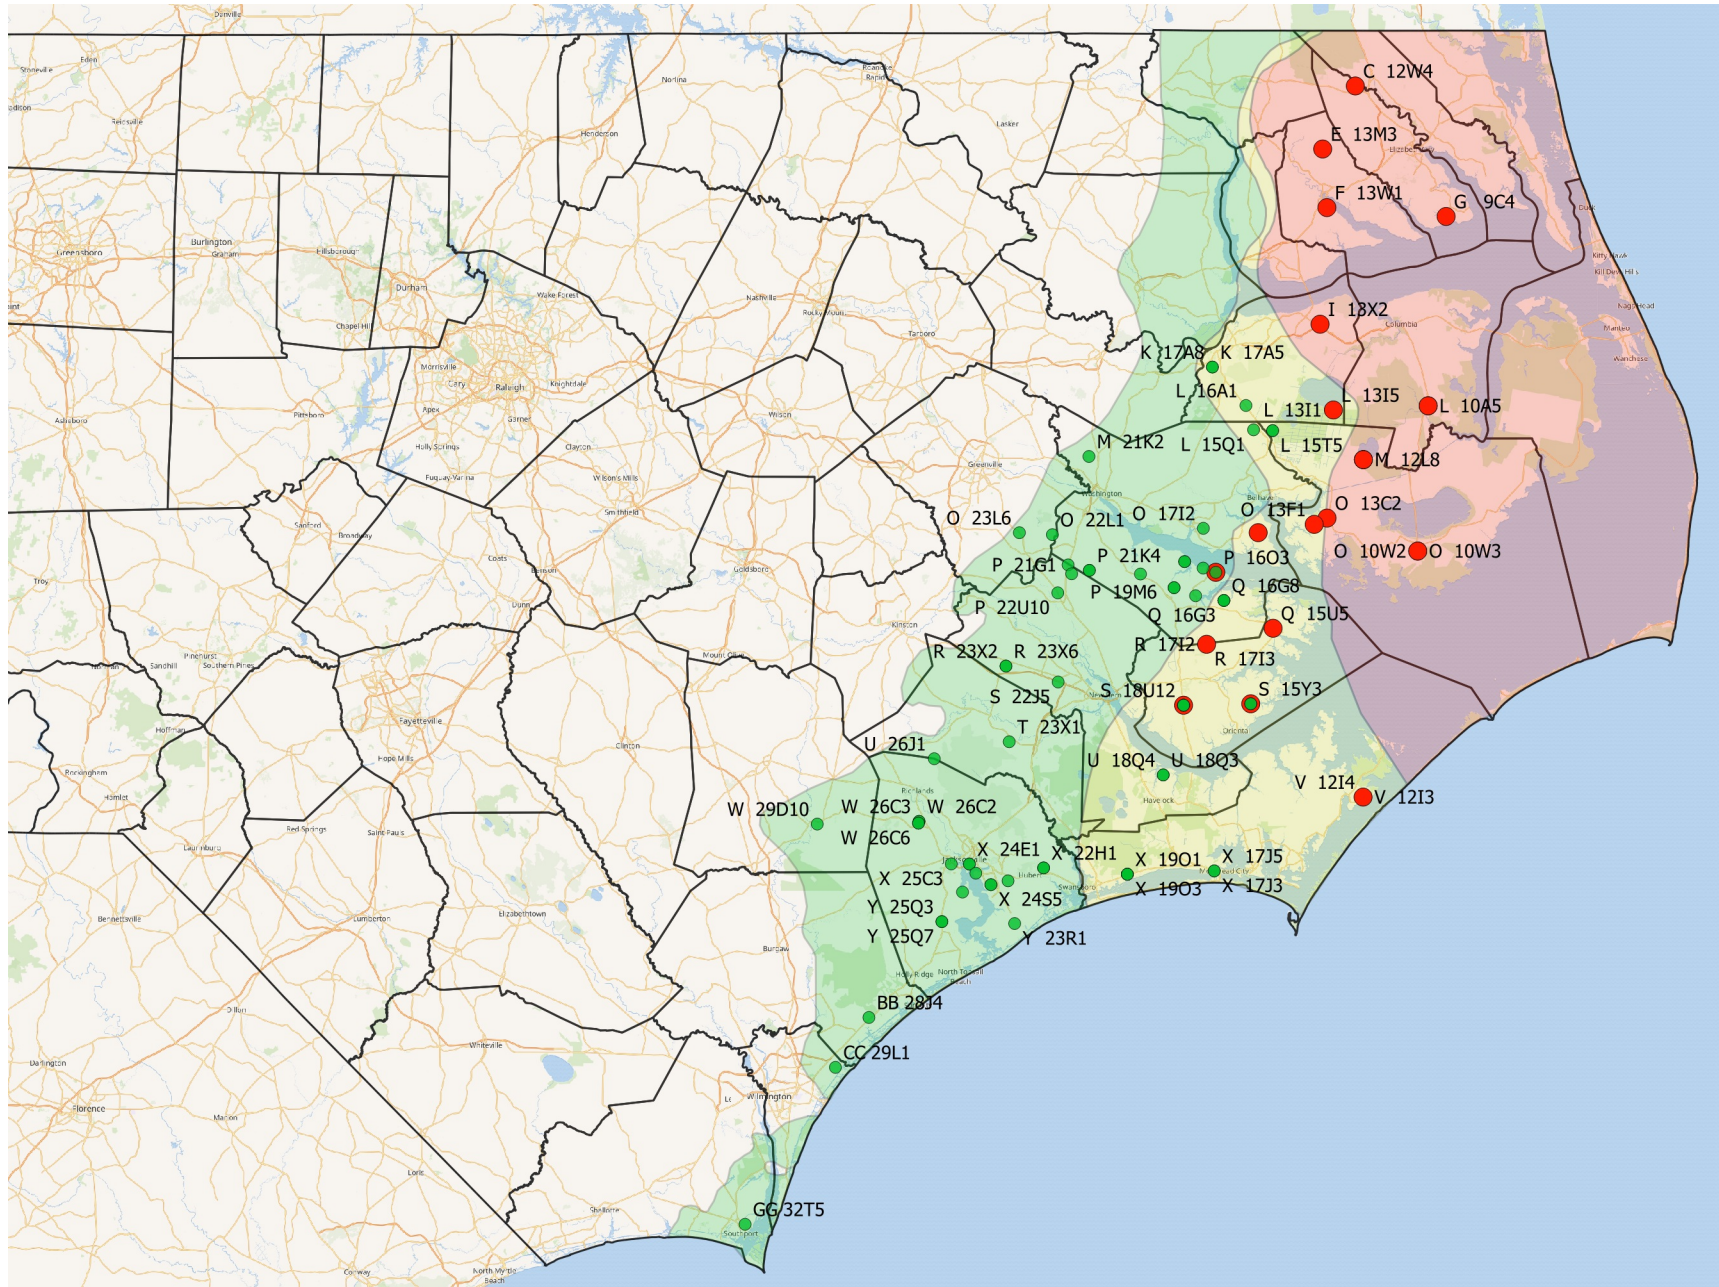

Chloride Content within the Castle Hayne Aquifer

- Legend**
- Castle Hayne Aquifer
 - fresh
 - salty
 - Castle Hayne Zones
 - fresh
 - salty
 - transition