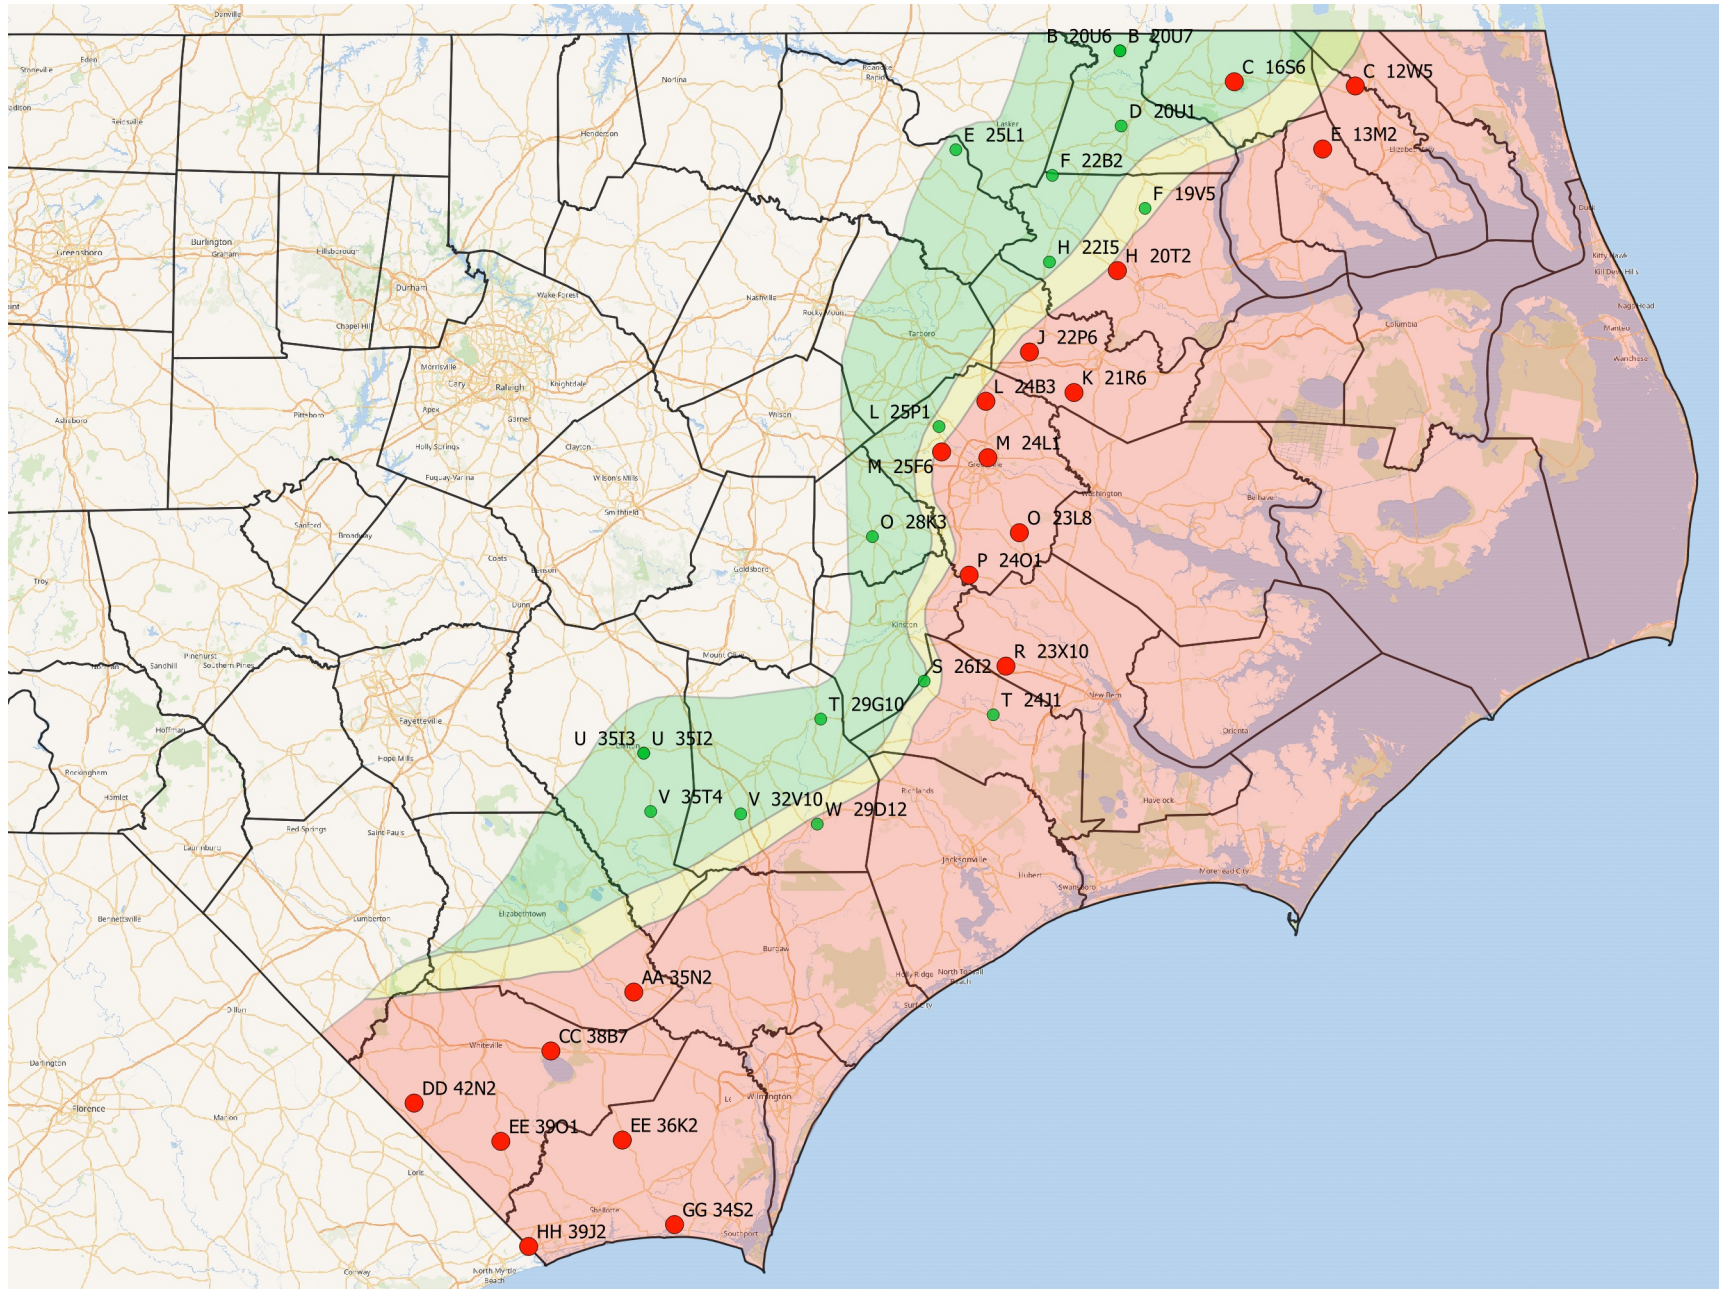

Chloride Content within the Lower Cape Fear Aquifer

Legend

- Lower Cape Fear Aquifer
 - fresh
 - salty
- Lower Cape Fear Zones
 - fresh
 - salty
 - transition