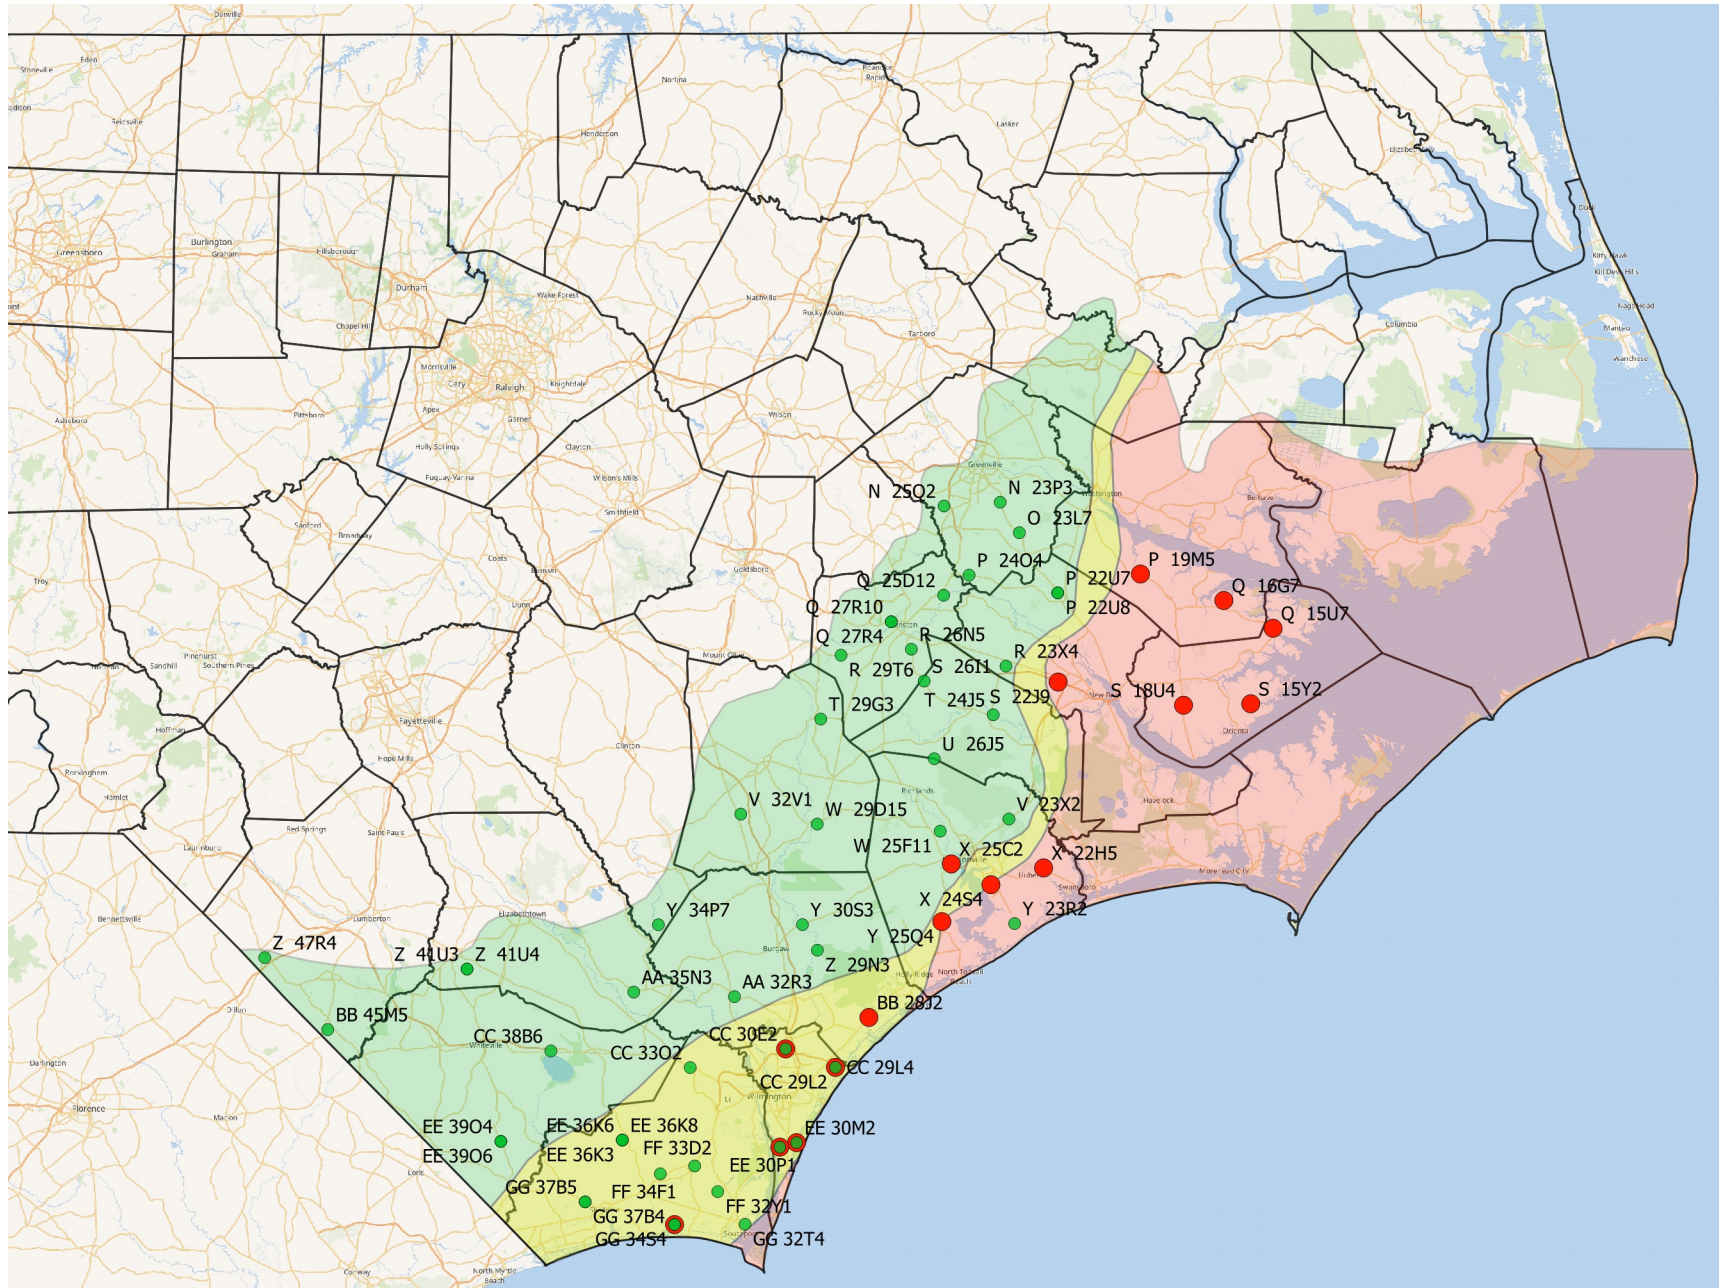

Chloride Content within the Peedee Aquifer

- ### Legend
- fresh
 - salty
- ### Peedee Zones
- fresh
 - salty
 - transition