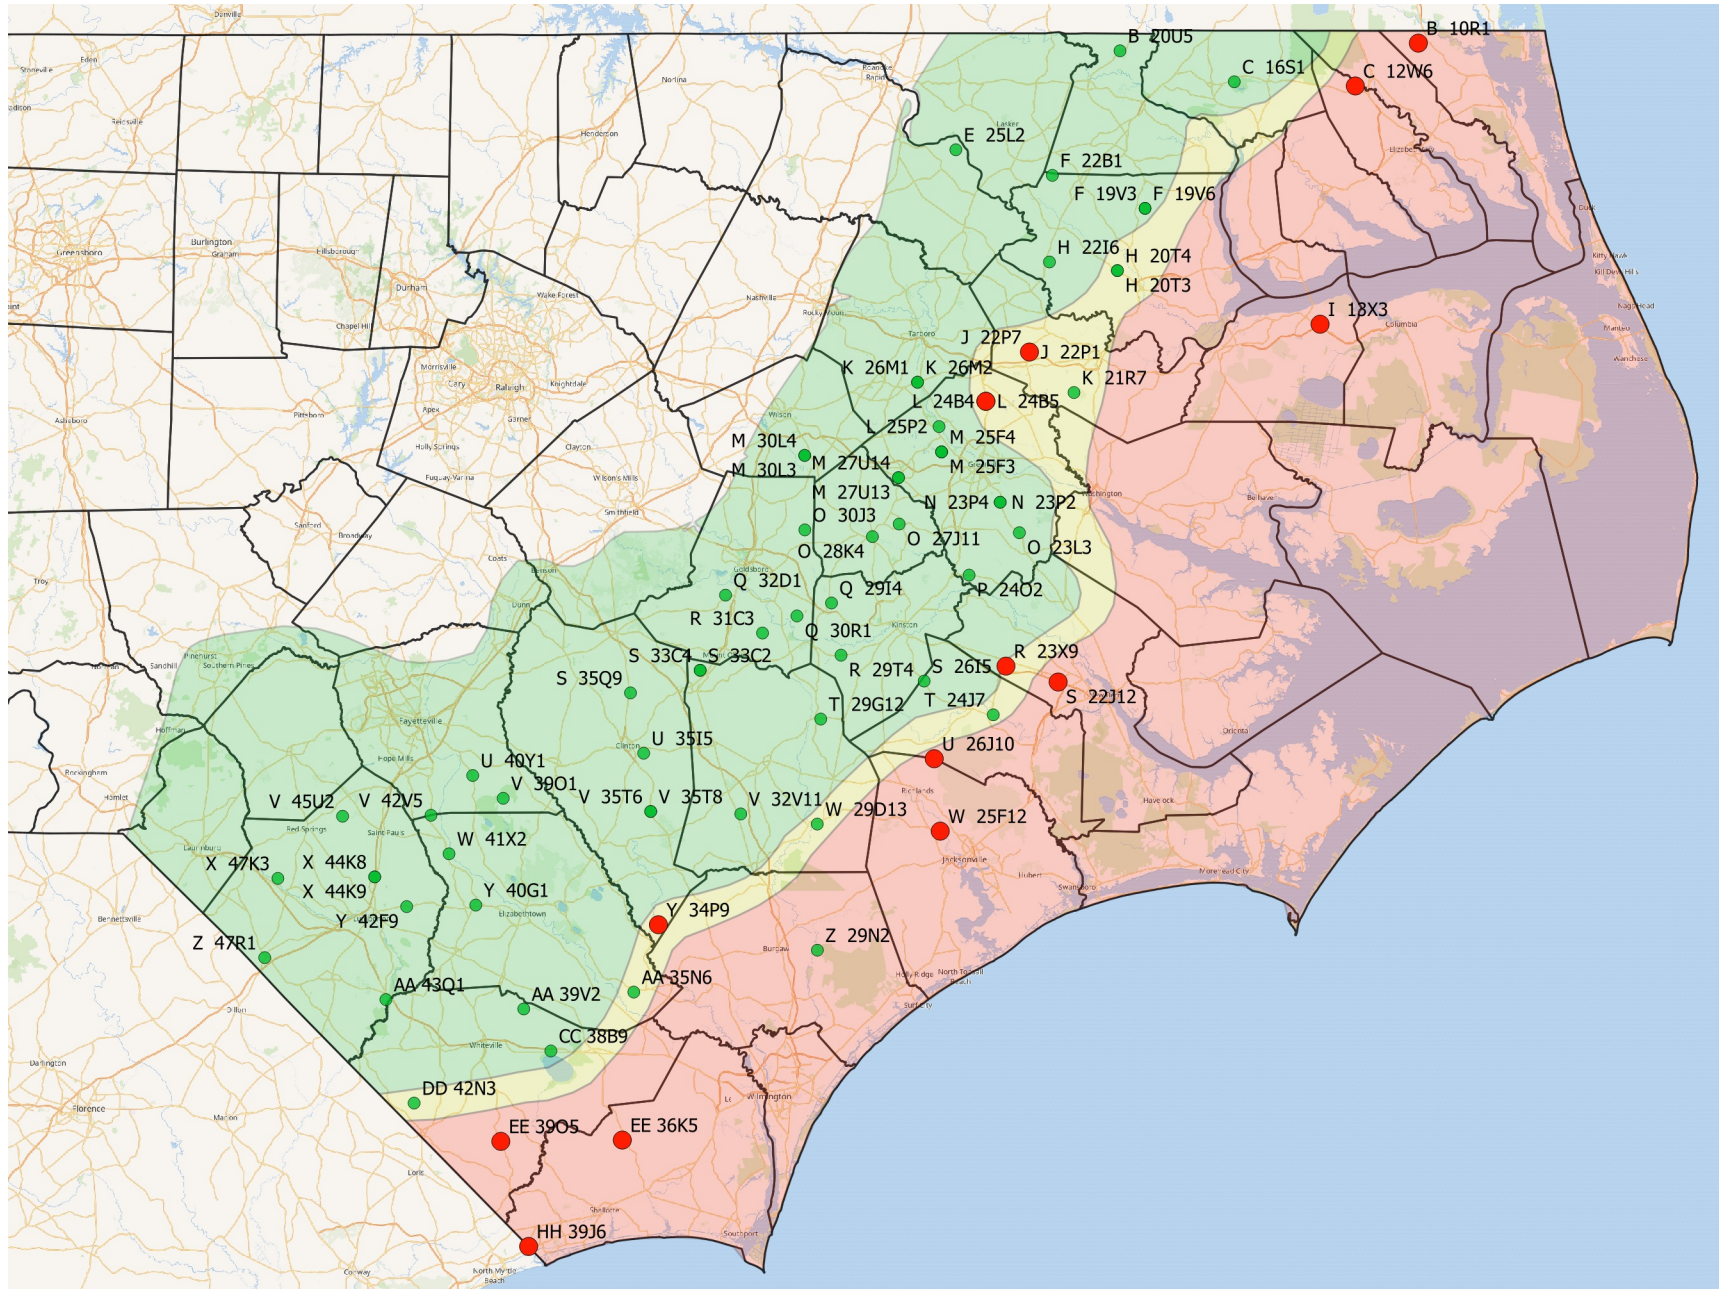

Chloride Content within the Upper Cape Fear Aquifer

- Legend**
- Upper Cape Fear Aquifer
 - fresh
 - salty
 - Upper Cape Fear Zones
 - fresh
 - salty
 - transition