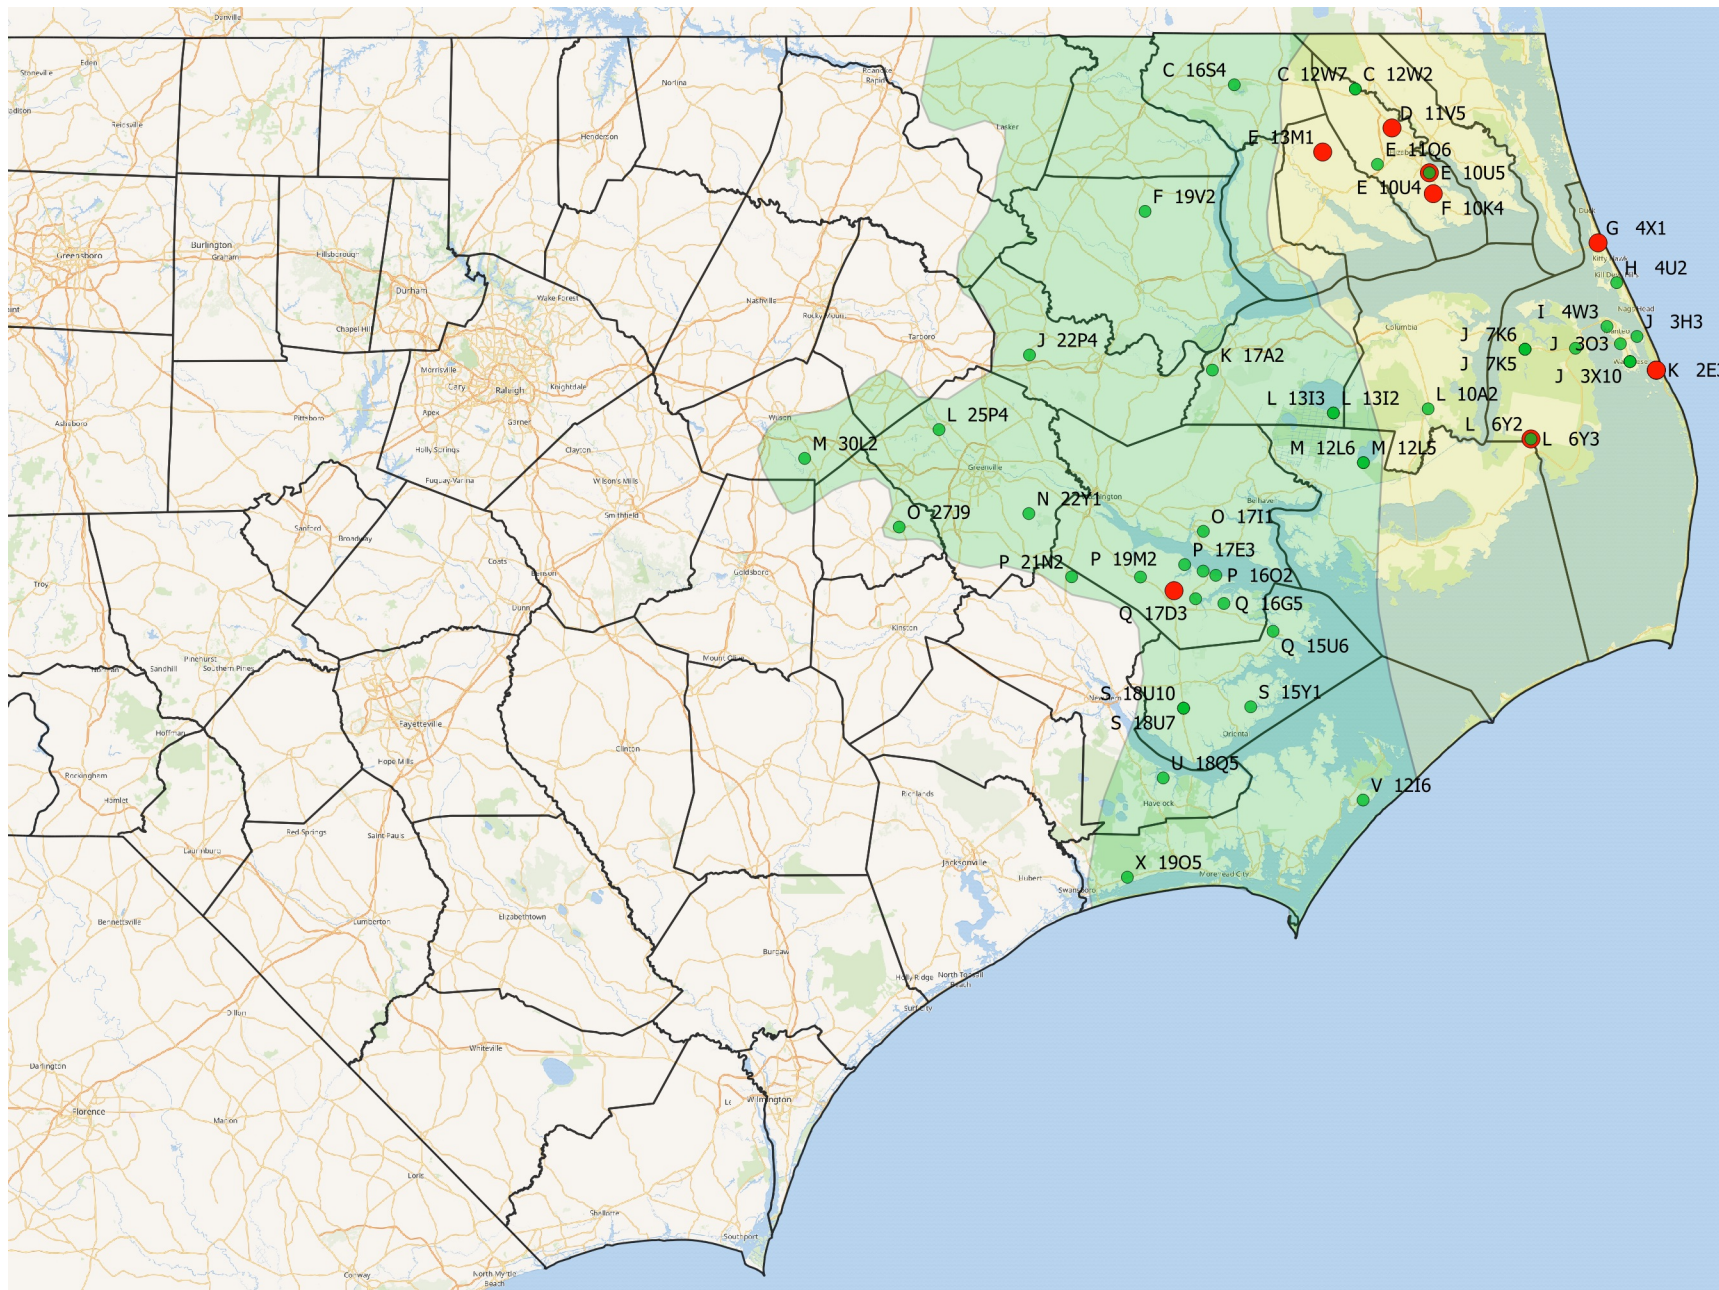

# Chloride Content within the Yorktown Aquifer

## Legend

Yorktown Aquifer

● fresh

● salty

Yorktown Zones

■ fresh

■ transition

0 25 50 75 100 mi