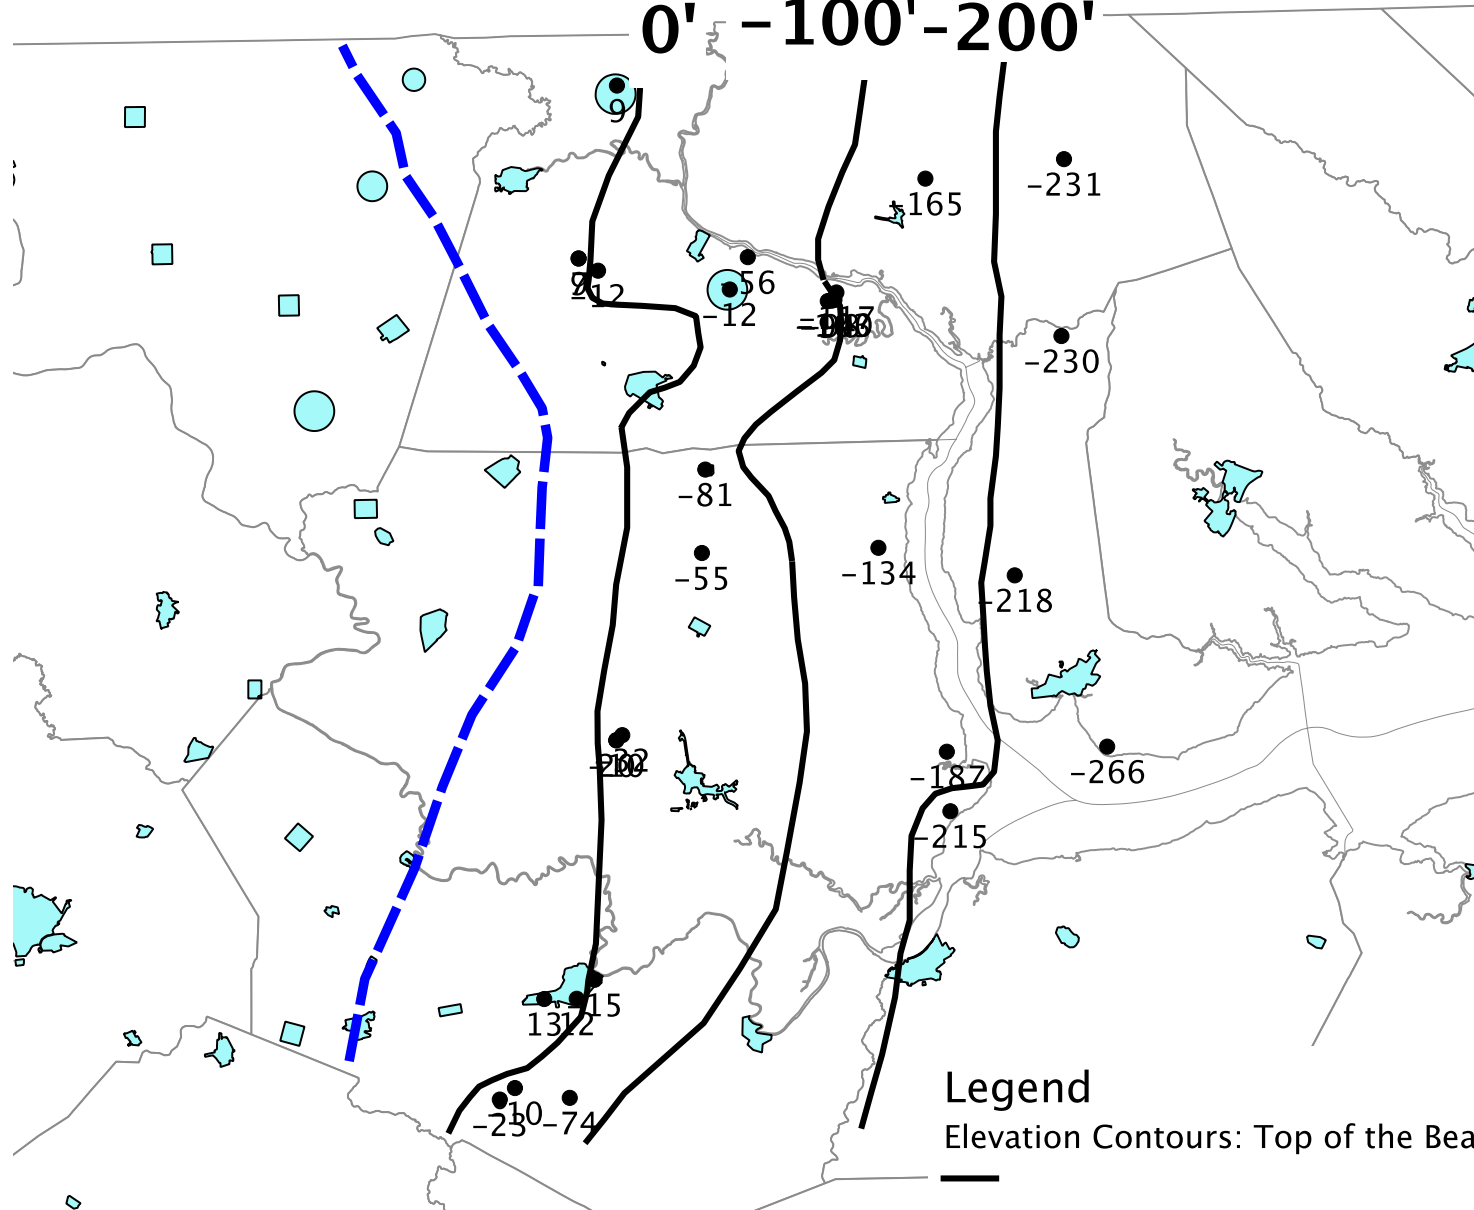

0' -100' -200'

### Legend

Elevation Contours: Top of the Beaufort Confining Unit

Elevation in feet relative to msl: Top Beaufort Confining Unit

Limit of Beaufort Confining Unit

Municipal Boundaries

County Boundaries

0 10000 20000 meters

Plate 20  
Elevation Contours:  
Top of the Beaufort  
Confining Unit  
in the NC  
Northwestern Coastal  
Plain