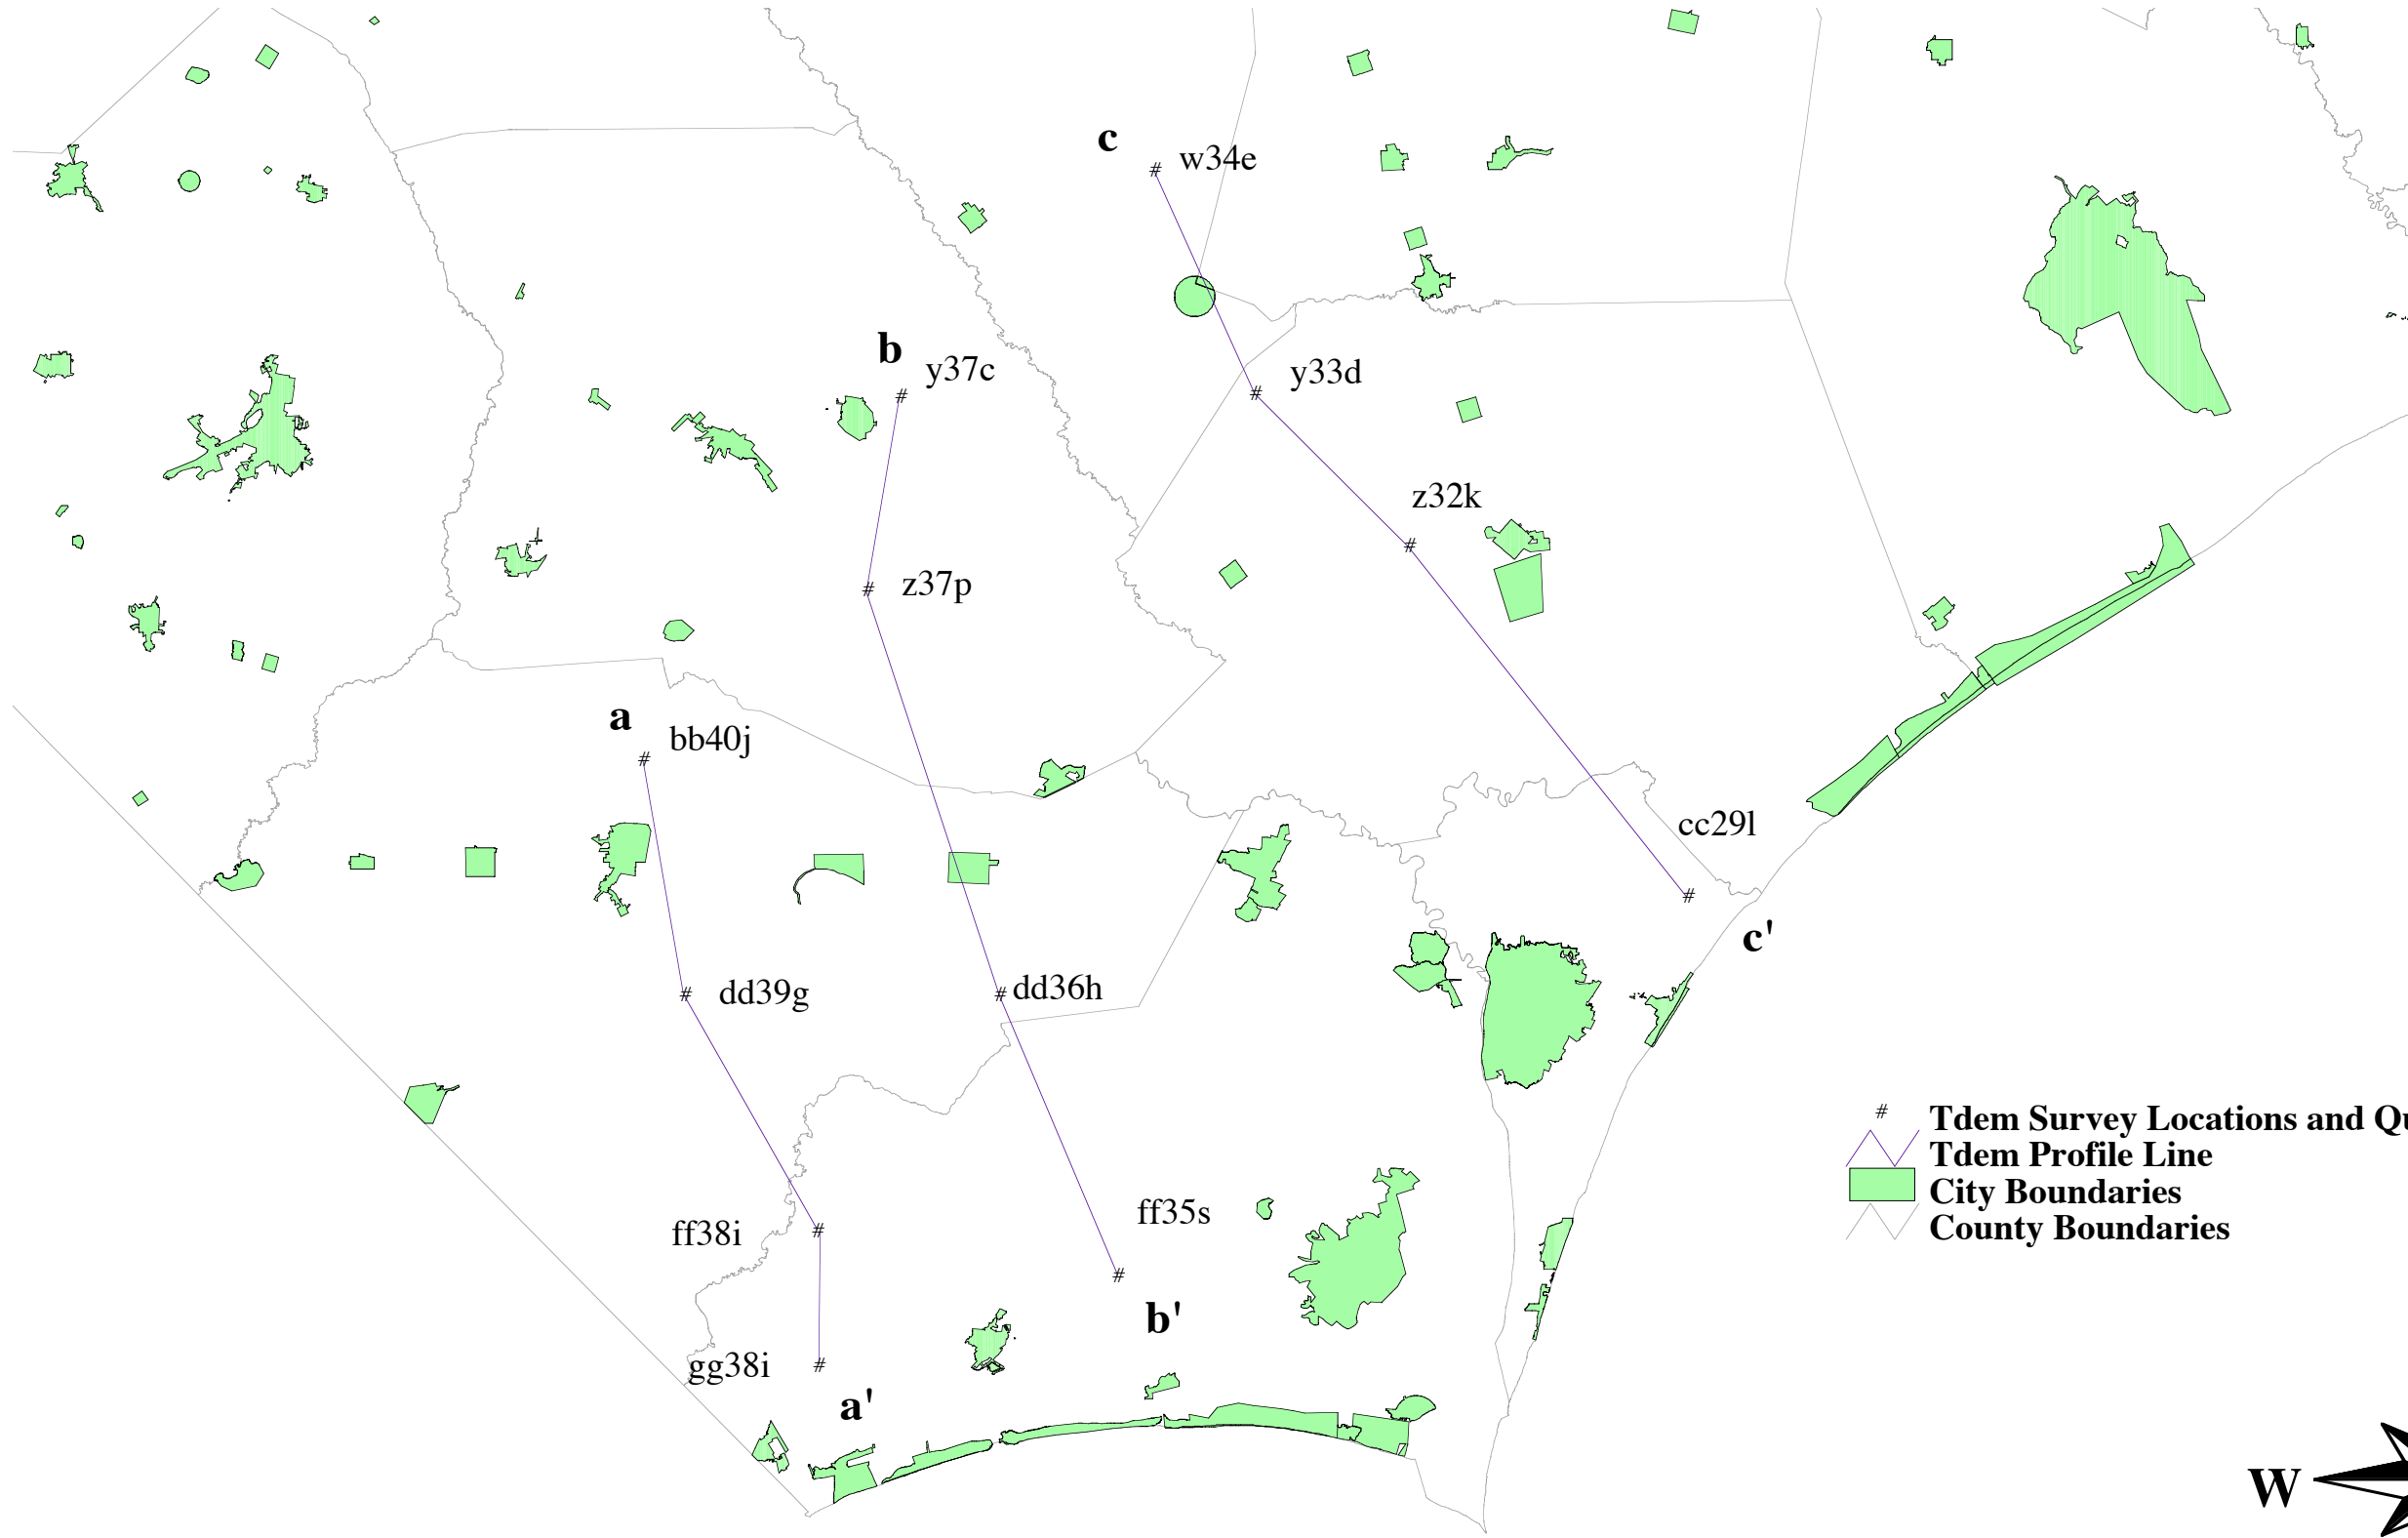

**Plate 23: North Carolina Division of Water Resources  
TDEM Profile Location Map  
North Carolina Southern Coastal Plain**

# Tdem Survey Locations and Quad Numbers  
Tdem Profile Line  
City Boundaries  
County Boundaries